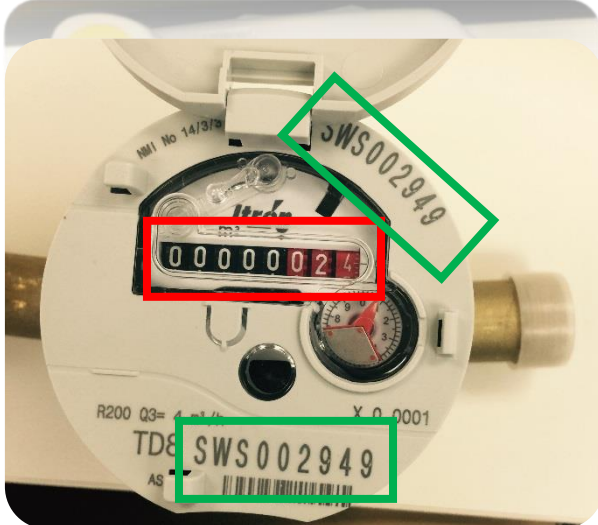

How to read your Itron Water Meter

Meter with Electronic Cyble Attached

Meter Number

Meter Dial

Cyble Number (electronic reading only)

Meter with no Cyble

Meter Number(s)

Meter Dial

Water Meter Dial

Numbers with the black backing are registered in Kilolitres (Kls)((1KI=1000L))

Numbers shown in the red are registered in litres (L)